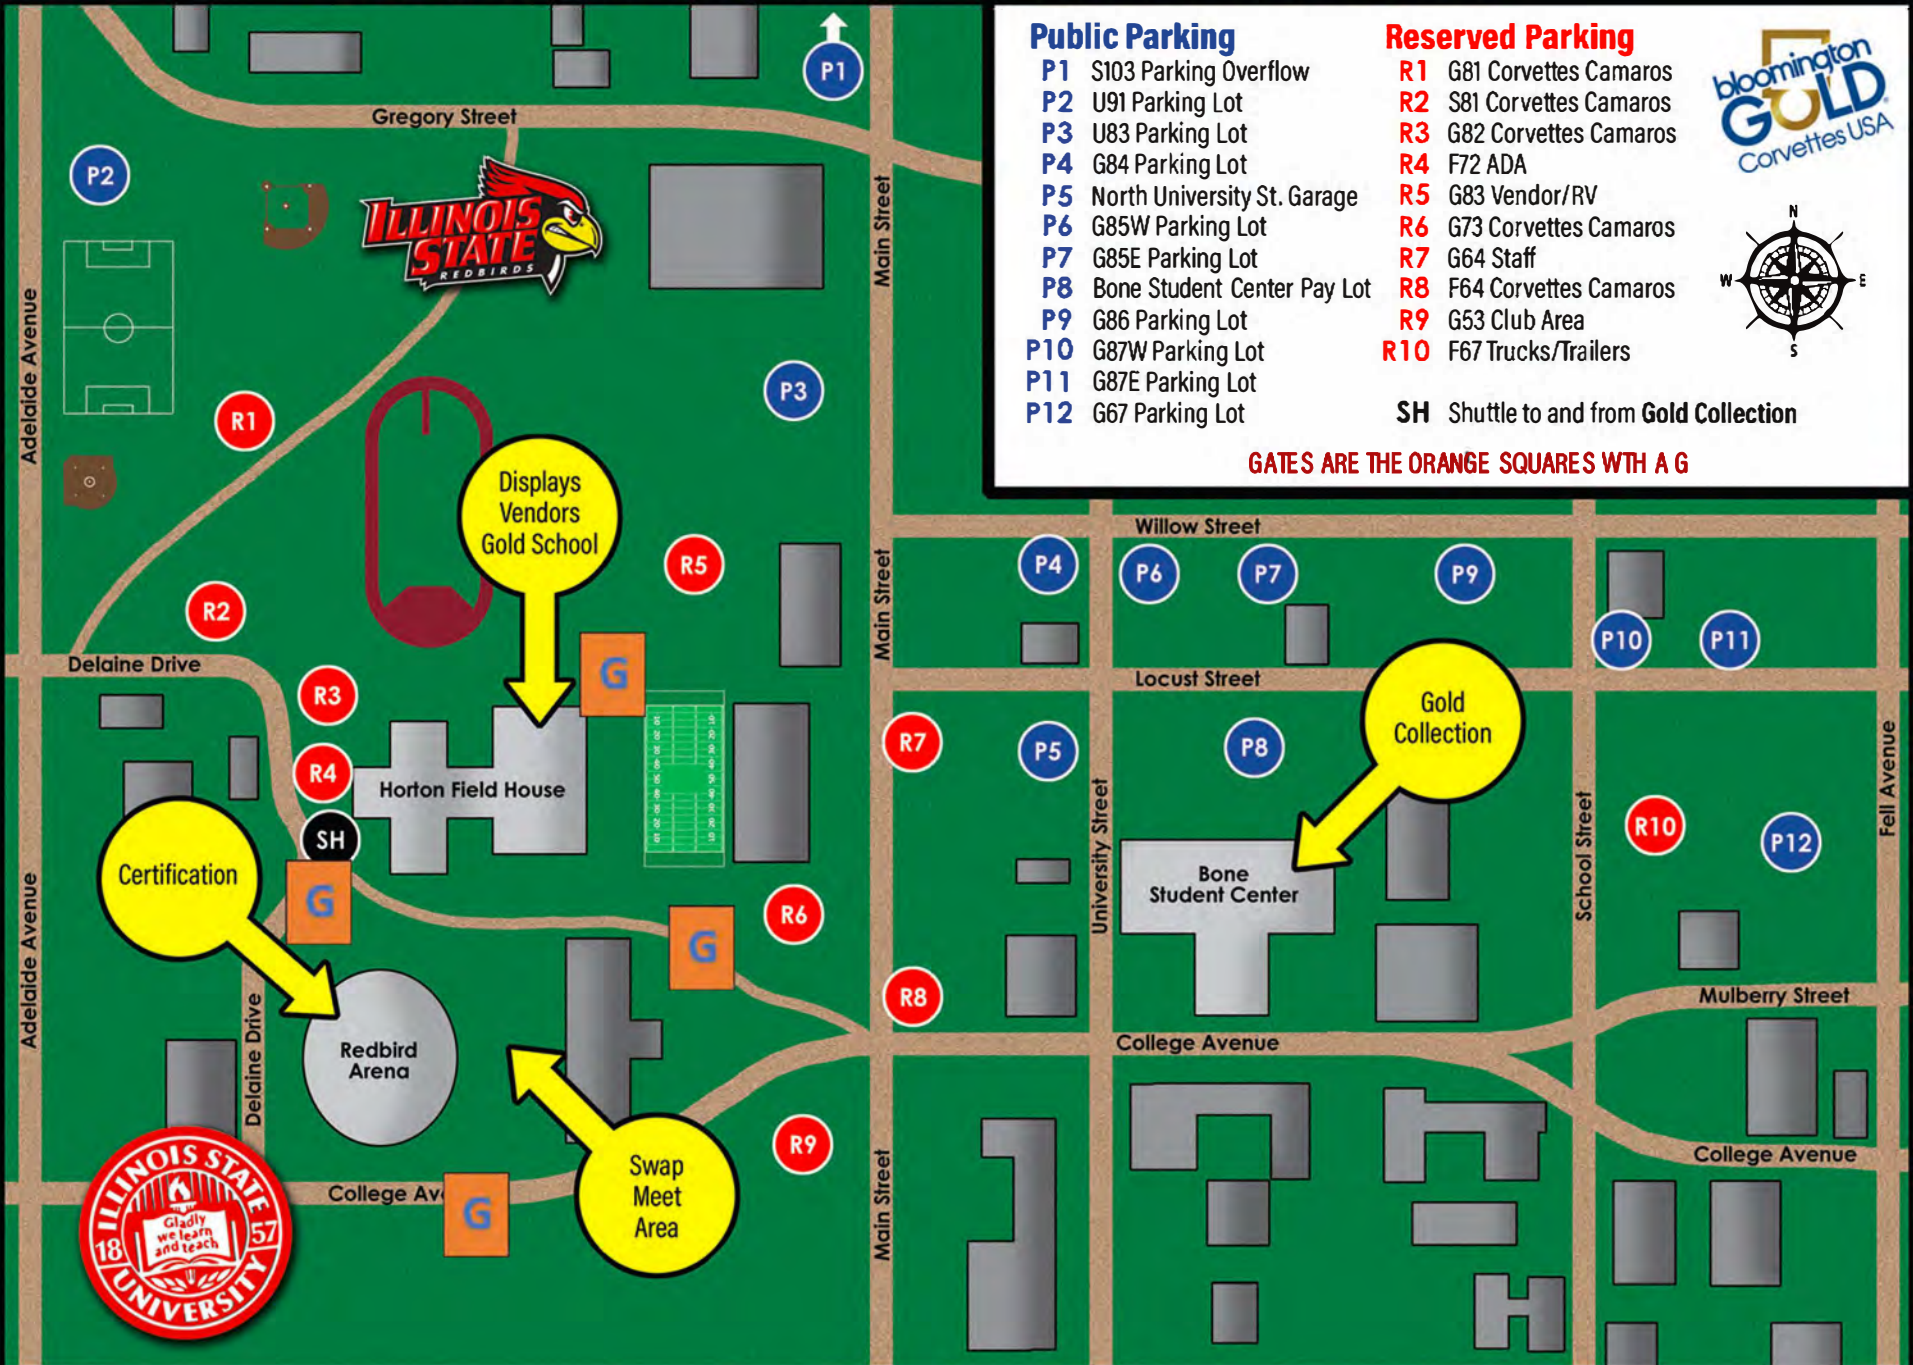

# 2022 EVENT MAP

### Public Parking

- P1 S103 Parking Overflow
- P2 U91 Parking Lot
- P3 U83 Parking Lot
- P4 G84 Parking Lot
- P5 North University St. Garage
- P6 G85W Parking Lot
- P7 G85E Parking Lot
- P8 Bone Student Center Pay Lot
- P9 G86 Parking Lot
- P10 G87W Parking Lot
- P11 G87E Parking Lot
- P12 G67 Parking Lot

### Reserved Parking

- R1 G81 Corvettes Camaros
- R2 S81 Corvettes Camaros
- R3 G82 Corvettes Camaros
- R4 F72 ADA
- R5 G83 Vendor/RV
- R6 G73 Corvettes Camaros
- R7 G64 Staff
- R8 F64 Corvettes Camaros
- R9 G53 Club Area
- R10 F67 Trucks/Trailers

SH Shuttle to and from Gold Collection

GATES ARE THE ORANGE SQUARES WITH A G