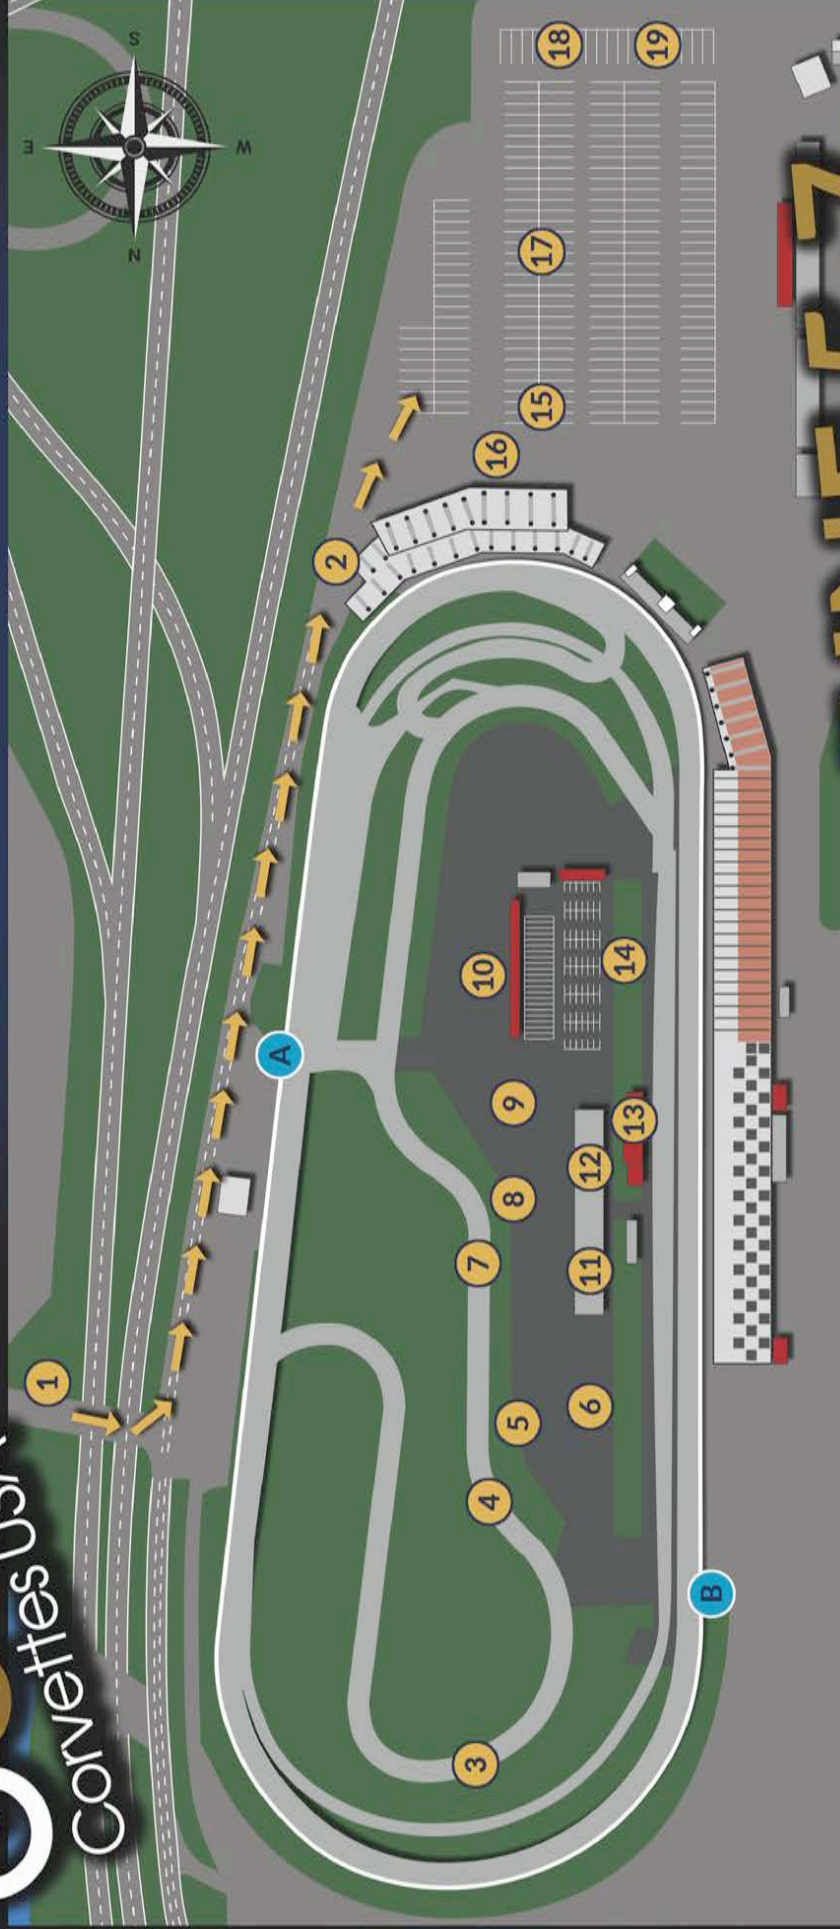

bloomington
GOLD
 Corvettes USA

World Wide Technology RACEWAY

700 Raceway Blvd Madison IL

- 1 WWTR Main Gate Entrance
- 2 Entrance Gate/Tickets
- 3 Swap Lot Vendors
- 4 Cars For Sale
- 5 More Vendors
- 6 Food Court
- 7 Club Parking
- 8 Gold School & Special Display
- 9 Shuttle Stop
- 10 Kart Complex
- 11 Gold Standard Judging

- 12 Gold Collection
- 13 Indoor Vendors
- 14 VIP Parking
- 15 Shuttle Stop
- 16 Track Laps Staging
- 17 General Corvette Parking
- 18 Trailer Parking
- 19 Motorhome Parking
- A Infield Entrance (East)
- B Infield Entrance (West)

JUNE 5-7
2025